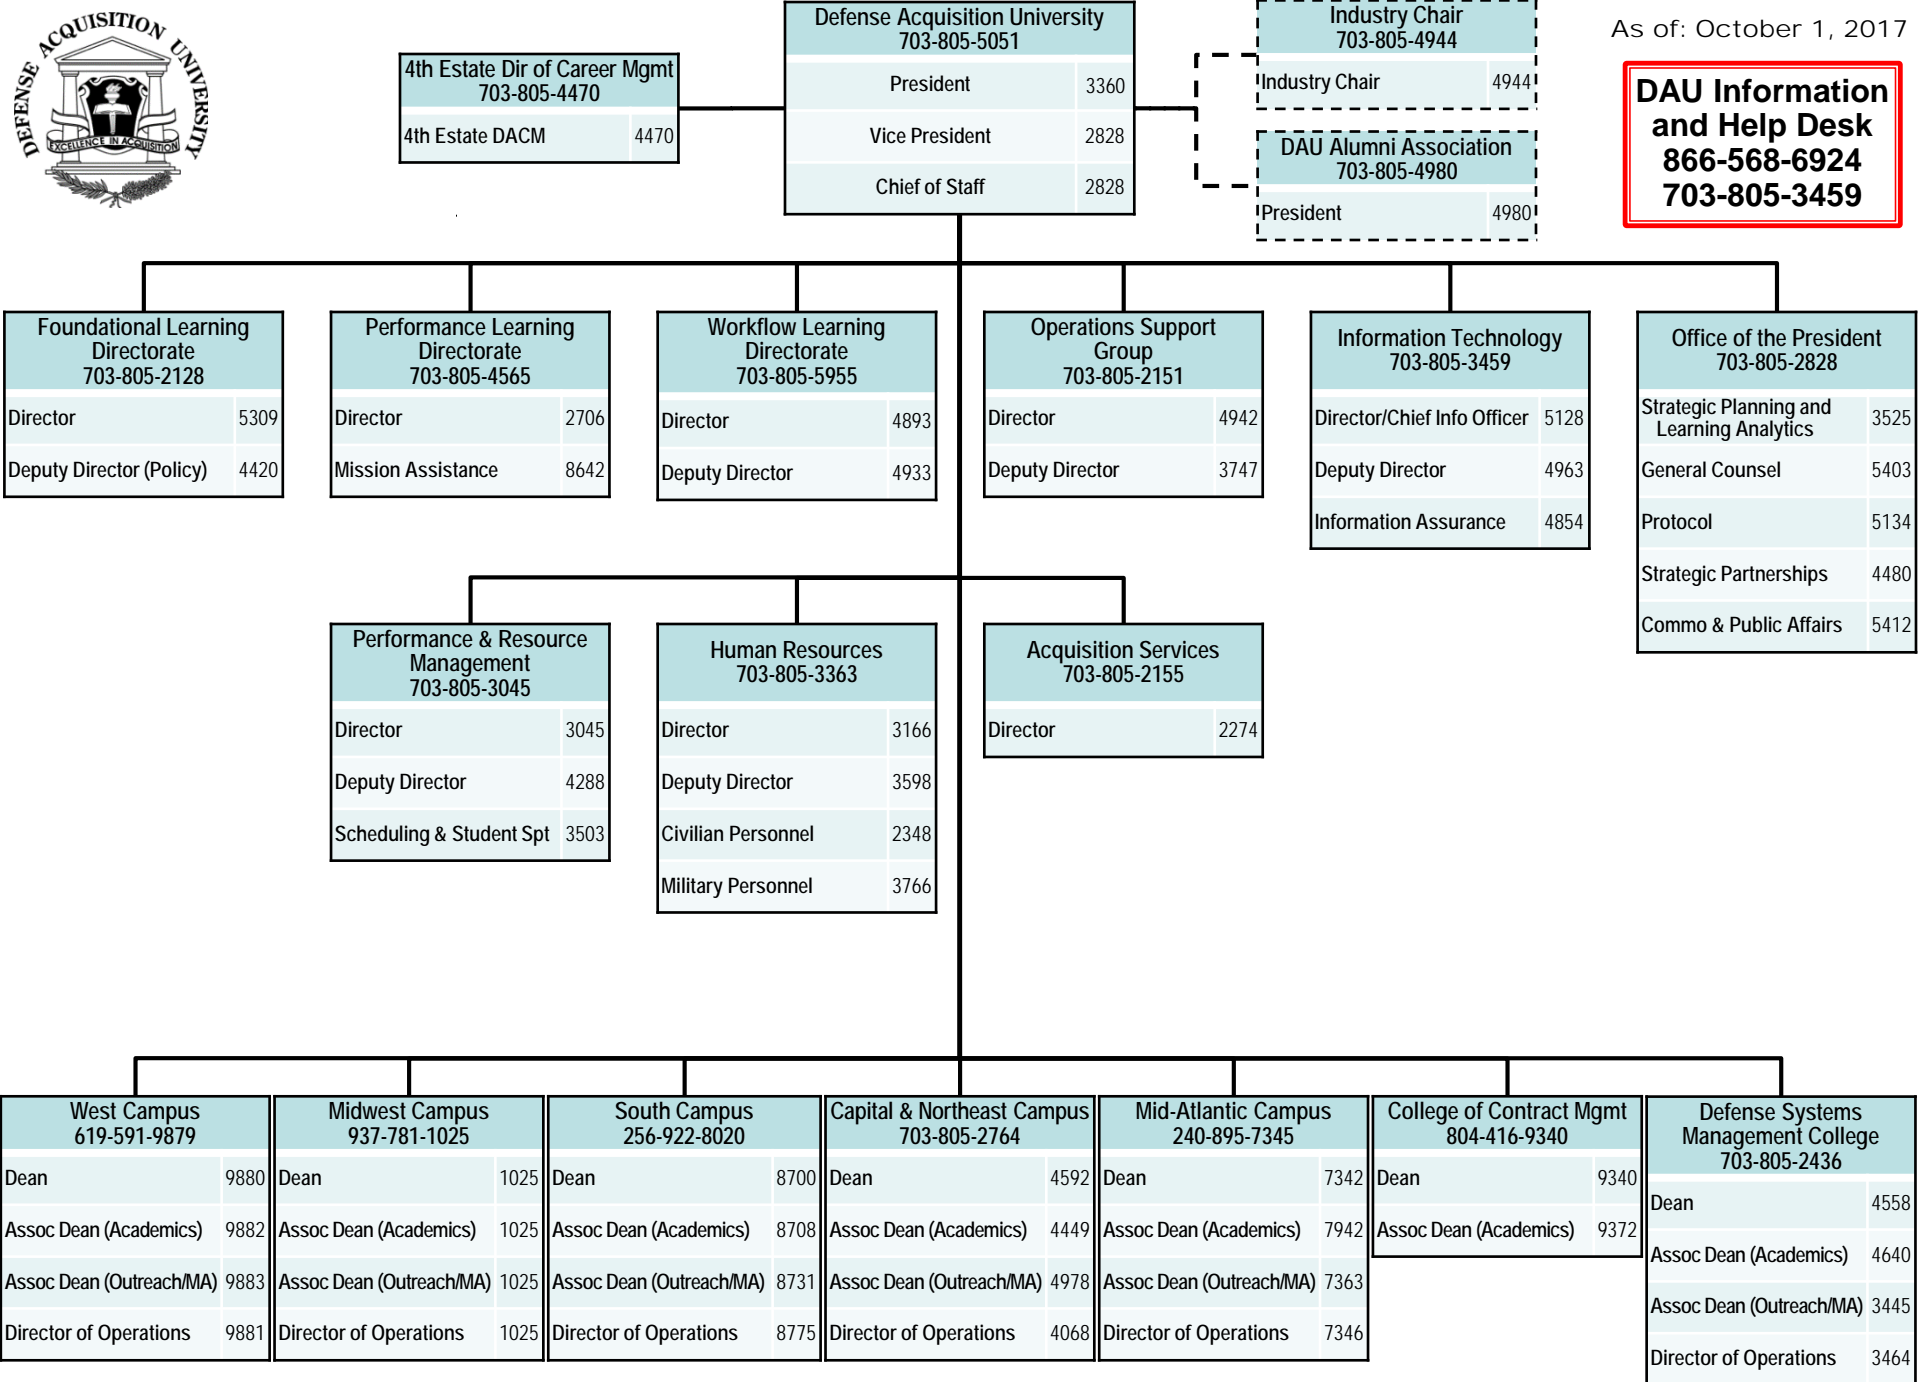

As of: October 1, 2017

DAU Information and Help Desk
866-568-6924
703-805-3459